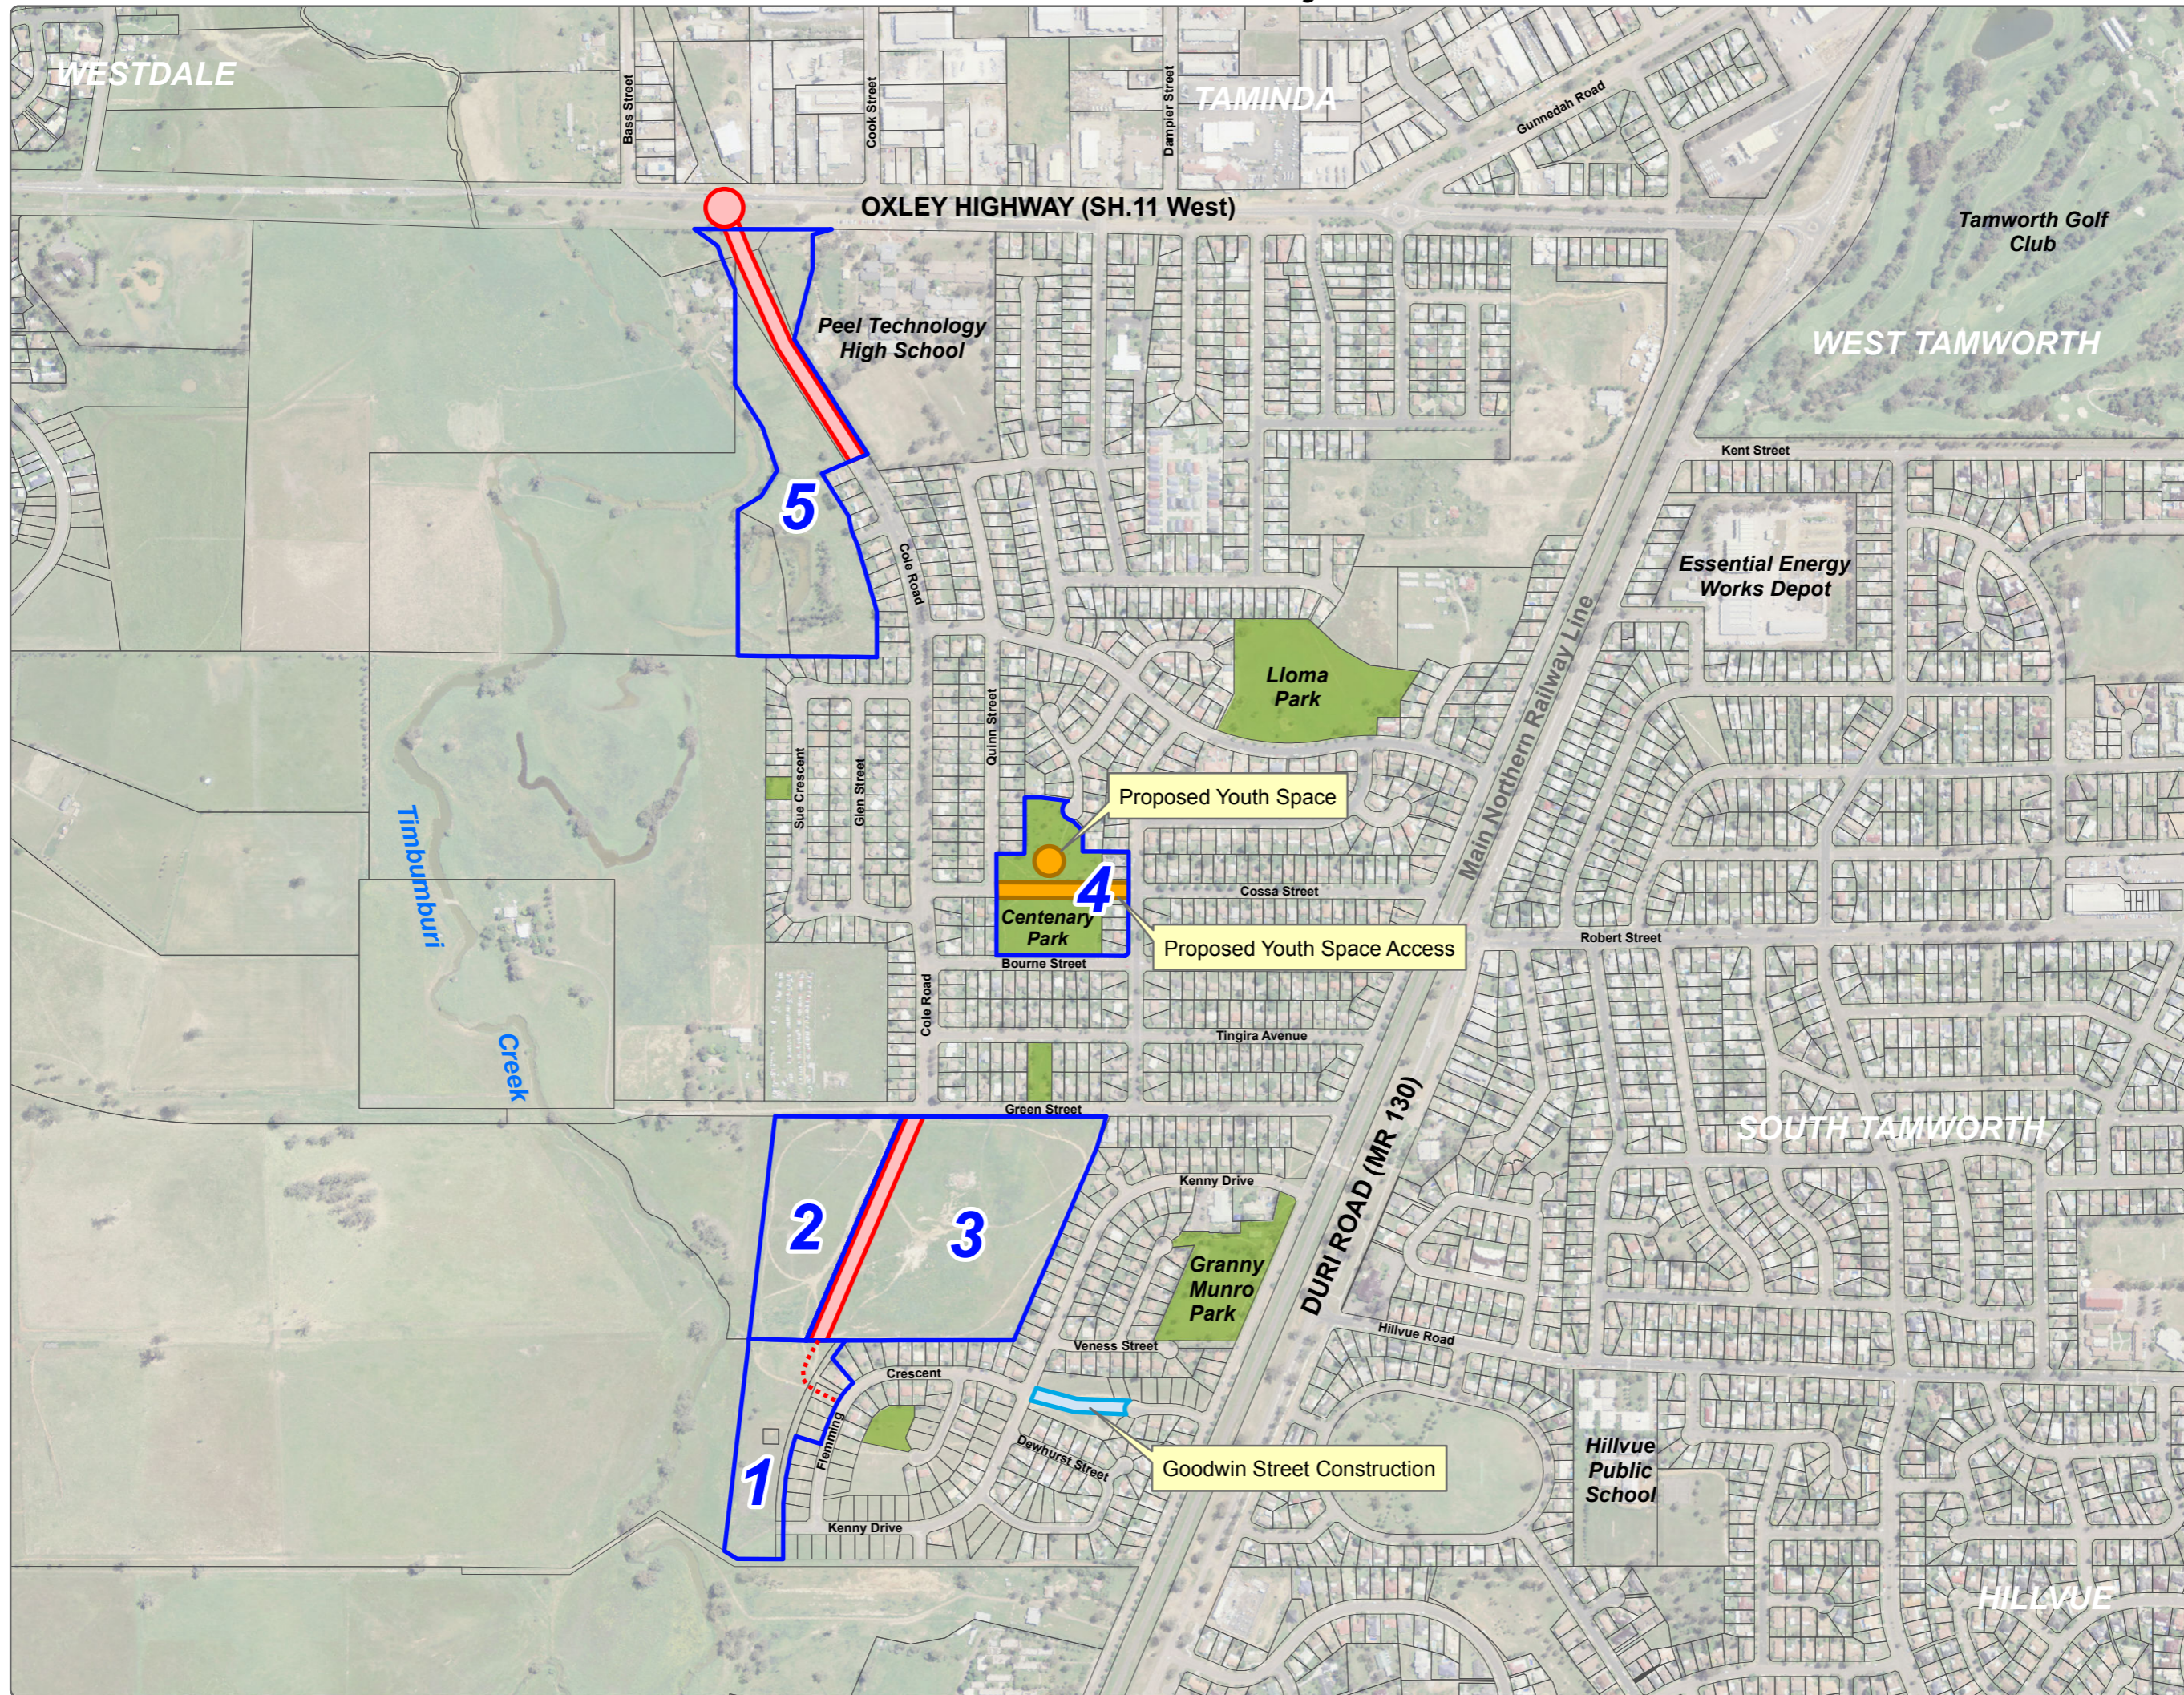

BBRC - Coledale Project Site Plan

1. **Legend**
2. Proposed Road Reserve 30m Wide
   - Concept Road Extension
   - Proposed Youth Space Access
   - Road Under Construction
   - Proposed Roundabout
   - Proposed Youth Space